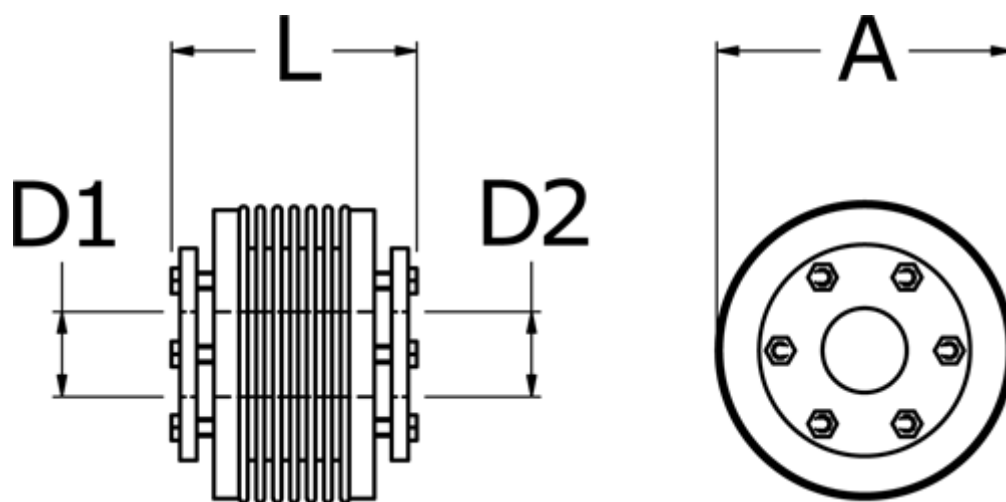

Data Sheet

Article number: 3330500600622525

Description: Bellow coupling type 5 size60
Length 62 mm, bore 25/25 mm

Measures

A	= 66
D1	= 25
D2	= 25
L	= 62
Nom. torque NM (Tkn)	= 60